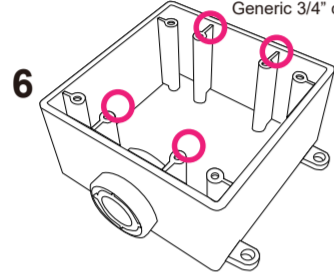

Please contact authorized distributors for warranty and RMA service.
Visit <https://www.vivotek.com/support/warranty-rma>"

All specifications are subject to change without notice.
Copyright © 2022 VIVOTEK INC. All rights reserved.