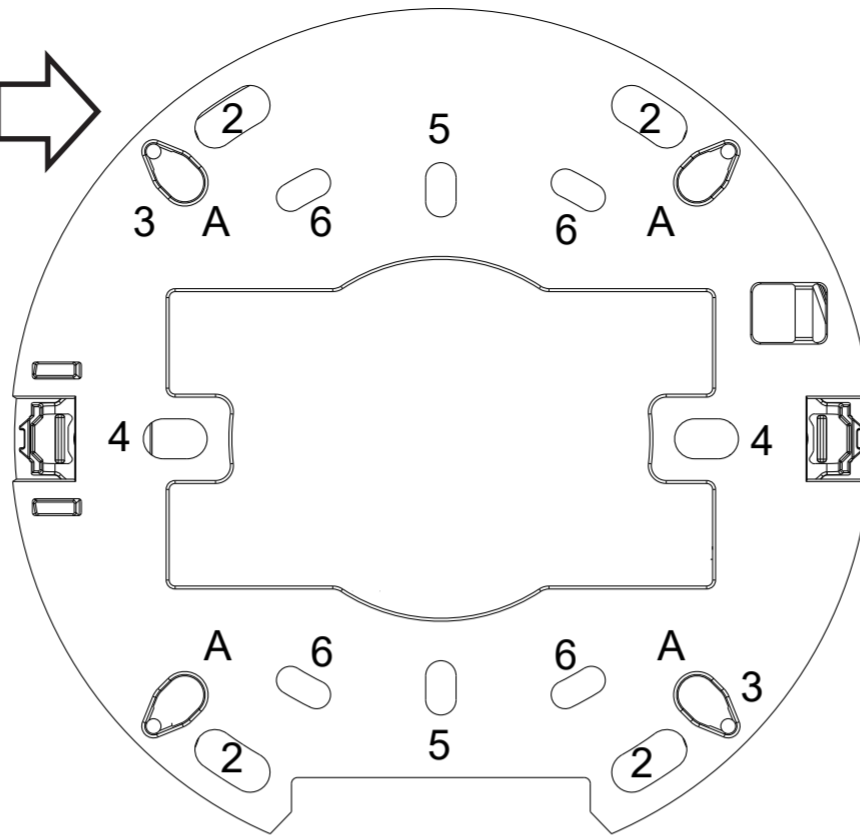

4" square and round box

6 Cantex 3/4" type FSE 2 Gang, Outdoor/Indoor electrical box
Generic 3/4" conduit box enclosure, 3/5 holes

Please contact authorized distributors for warranty and RMA service.
Visit <https://www.vivotek.com/support/warranty-rma>"

All specifications are subject to change without notice.
Copyright © 2022 VIVOTEK INC. All rights reserved.