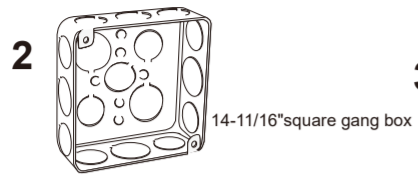

6 Cantex 3/4" type FSE 2 Gang, Outdoor/Indoor electrical box
Generic 3/4" conduit box enclosure, 3/5 holes