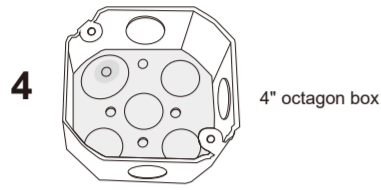

6 Cantex 3/4" type FSE 2 Gang, Outdoor/Indoor electrical box
Generic 3/4" conduit box enclosure, 3/5 holes