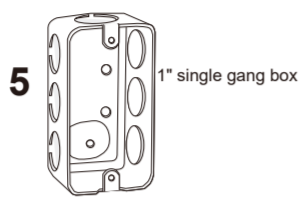

6 Cantex 3/4" type FSE 2 Gang, Outdoor/Indoor electrical box
Generic 3/4" conduit box enclosure, 3/5 holes